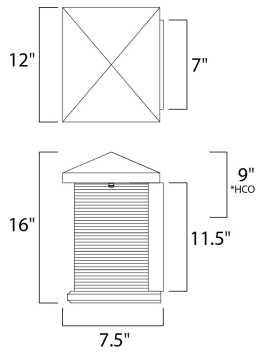

PRODUCT DESCRIPTION